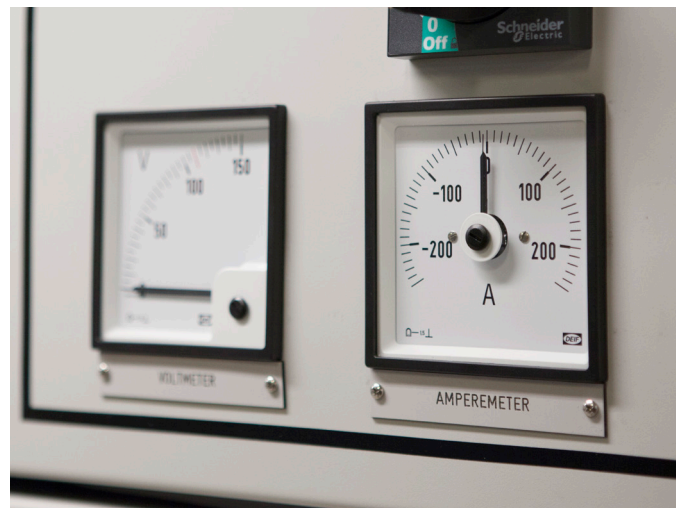

Switchgears

With over 80 years' experience, Callenberg Technology Group is a leading manufacturer of high quality main and emergency switchboards for the maritime & offshore markets.

- Maritime and offshore power distribution solutions, from shore power to the on-board consumer
- In-house switchgear design, production, installation & commissioning
- Engineered for the harsh environmental demands of the maritime and offshore markets
- Flying squads and spares hubs support our customers globally

CALLENBERG.COM/CONTACT/

Brand independent

At our switchboard production facility in Denmark, we produce, test, install and commission switchboards for yards, ship owners, offshore and industrial installations.

We are brand independent - to support fast and cost effective operational maintenance, we design and engineer our solutions based on the requirements of the project and with components that are readily available world-wide.

Custom build switchboard solutions

Our range of high quality switchboard solutions includes;

- Main switchboards
- Emergency switchboards
- Starters
- Distribution panels
- Shore connections
- Electric propulsion lines